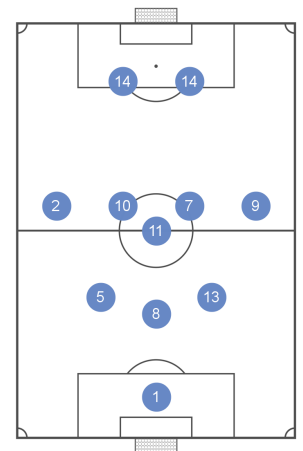

**MOST USED SCHEME - HOME**

MOST USED SCHEME  
**4-2-3-1**  
 92.44%

USED FROM MATCH START **2 times**  
 GOALS SCORED **1**  
 GOALS CONCEDED **1**

**4-4-1**  
 USED **7.56%**  
 FROM MATCH START **0 times**  
 GOALS SCORED **0**  
 GOALS CONCEDED **0**

**MOST USED SCHEME - AWAY**

MOST USED SCHEME  
**4-4-2**  
 67.12%

USED FROM MATCH START **2 times**  
 GOALS SCORED **1**  
 GOALS CONCEDED **1**

**4-4-1-1**  
 USED **25.88%**  
 FROM MATCH START **1 times**  
 GOALS SCORED **1**  
 GOALS CONCEDED **2**