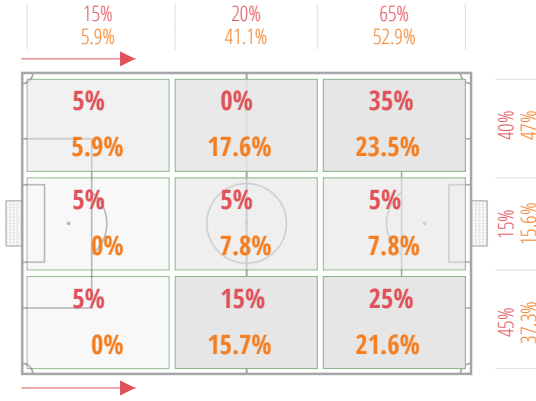

● HOME ● AWAY

● HOME ● AWAY

CROSSES

BEST PLAYERS

A. Salame (450')	15
C. Emil Kristensen (270')	11
E. Hismani (360')	9
F. Kofoed (450')	5
M. Lyche (267')	4

BEST PLAYERS

K. Lehm (435')	16
T. Larsen (450')	12
M. De Claville Bertelsen (450')	11
R. Espersen (420')	10
E. Olsen (327')	8

THROUGH PASSES

BEST PLAYERS

E. Hismani (360')	11
A. Uzan (206')	9
E. Madsen (268')	6
A. Salame (450')	4
F. Kofoed (450')	4

BEST PLAYERS

M. De Claville Bertelsen (450')	8
T. Larsen (450')	5
K. Petersen (450')	2
R. Thomsen (231')	2
K. Lehm (435')	1

● HOME ● AWAY

● HOME ● AWAY

1 VS 1 DRIBBLING

BEST PLAYERS

E. Hismani (360')	13
F. Kofoed (450')	10
A. Uzan (206')	9
A. Salame (450')	6
C. Emil Kristensen (270')	5

BEST PLAYERS

M. De Claville Bertelsen (450')	51
K. Petersen (450')	20
K. Lehm (435')	17
O. Nielsen (362')	16
T. Larsen (450')	14