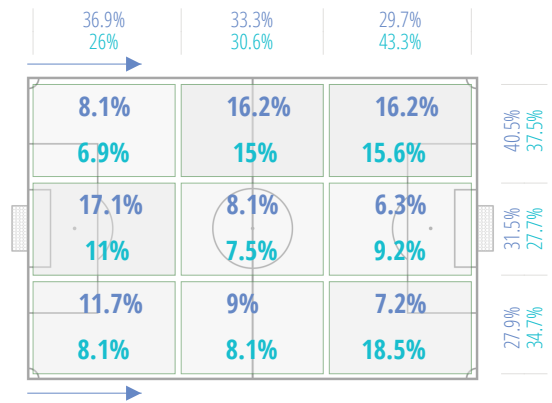

BALL POSSESSION LOSS

BEST PLAYERS

O. Tveskov (24')	1
A. Abdullahi (6')	1
M. Michaelsen (180')	2
M. Bilal Khattab (60')	3
W. Zouzou (117')	4

WORST PLAYERS

A. Salame (450')	34
F. Kofoed (450')	15
A. Uzan (206')	15
E. Hismani (360')	14
R. Pedersen (253')	13

BEST PLAYERS

J. Pedersen (23')	0
N. Risager (15')	0
S. Thychoosen (5')	0
A. Kjerstad (55')	1
M. Ellegaard (16')	1

WORST PLAYERS

K. Lehm (435')	38
M. De Claville Bertelsen (450')	36
K. Petersen (450')	33
T. Larsen (450')	21
R. Espersen (420')	21