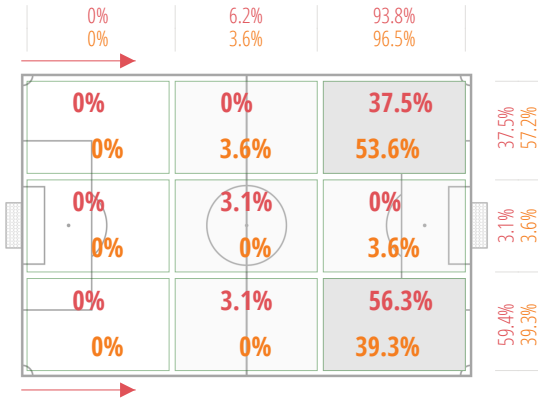

● HOME ● AWAY

● HOME ● AWAY

FOULS COMMITTED

WORST PLAYERS

F. Kofoed (450')	9
R. Pedersen (253')	8
A. Salame (450')	7
A. Uzan (206')	5
E. Madsen (268')	3

WORST PLAYERS

K. Petersen (450')	12
R. Rasmussen (177')	10
M. Damsbo (441')	8
E. Olsen (327')	6
O. Nielsen (362')	4

OFFSIDES

WORST PLAYERS

A. Salame (450')	3
J. Tudborg Wander (69')	3
F. Kofoed (450')	1
E. Hismani (360')	1
F. Burchardi (360')	1

WORST PLAYERS

M. De Claville Bertelsen (450')	3
K. Lehm (435')	2
E. Olsen (327')	2
R. Thomsen (231')	2
T. Larsen (450')	1

● HOME ● AWAY

● HOME ● AWAY

CROSSES

BEST PLAYERS

A. Salame (450')	15
C. Emil Kristensen (270')	11
E. Hismani (360')	9
F. Kofoed (450')	5
M. Lyche (267')	4

BEST PLAYERS

K. Lehm (435')	16
T. Larsen (450')	12
M. De Claville Bertelsen (450')	11
R. Espersen (420')	10
E. Olsen (327')	8