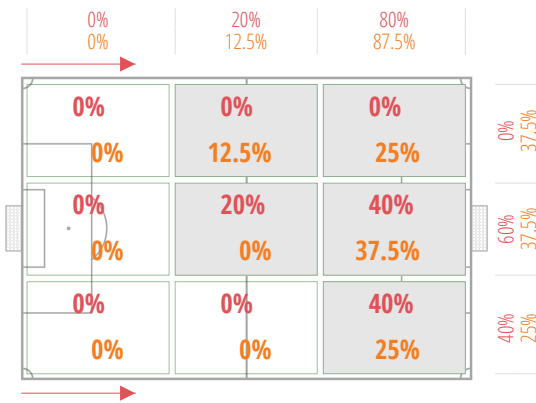

OFFSIDES

WORST PLAYERS

A. Salame (450')	3
J. Tudborg Wander (69')	3
F. Kofoed (450')	1
E. Hismani (360')	1
F. Burchardi (360')	1