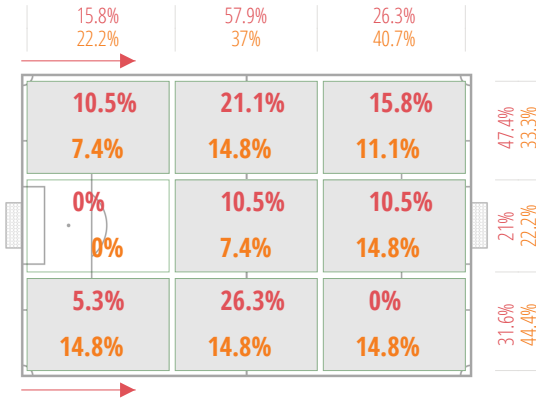

BEST PLAYERS

J. Pedersen (23')	0
N. Risager (15')	0
S. Thychoosen (5')	0
A. Kjerstad (55')	1
M. Ellegaard (16')	1

WORST PLAYERS

K. Lehm (435')	38
M. De Claville Bertelsen (450')	36
K. Petersen (450')	33
T. Larsen (450')	21
R. Espersen (420')	21

● HOME ● AWAY

● HOME ● AWAY

FOULS COMMITTED

WORST PLAYERS

F. Kofoed (450')	9
R. Pedersen (253')	8
A. Salame (450')	7
A. Uzan (206')	5
E. Madsen (268')	3

WORST PLAYERS

K. Petersen (450')	12
R. Rasmussen (177')	10
M. Damsbo (441')	8
E. Olsen (327')	6
O. Nielsen (362')	4