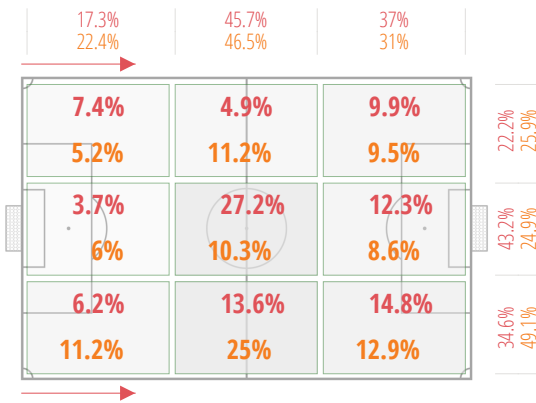

BALL POSSESSION LOSS

BEST PLAYERS

O. Tveskov (24')	1
A. Abdullahi (6')	1
M. Michaelsen (180')	2
M. Bilal Khattab (60')	3
W. Zouzou (117')	4

WORST PLAYERS

A. Salame (450')	34
F. Kofoed (450')	15
A. Uzan (206')	15
E. Hismani (360')	14
R. Pedersen (253')	13

BEST PLAYERS

J. Pedersen (23')	0
N. Risager (15')	0
S. Thychoosen (5')	0
A. Kjerstad (55')	1
M. Ellegaard (16')	1

WORST PLAYERS

K. Lehm (435')	38
M. De Claville Bertelsen (450')	36
K. Petersen (450')	33
T. Larsen (450')	21
R. Espersen (420')	21