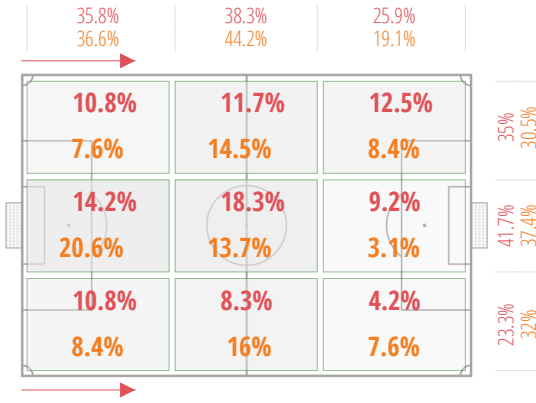

● HOME ● AWAY

● HOME ● AWAY

BALL POSSESSION RECOVERY

BEST PLAYERS

A. Salame (450')	21
L. Montano Dahl (360')	21
F. Kofoed (450')	18
F. Burchardi (360')	16
A. Scharling Krebs (450')	16

WORST PLAYERS

A. Abdullahi (6')	0
J. Tudborg Wander (60')	1
O. Tveskov (24')	1
M. Bilal Khattab (60')	2
S. Nørgaard (207')	5

BEST PLAYERS

M. Damsbo (441')	35
M. De Claville Bertelsen (450')	26
K. Lehm (435')	26
R. Espersen (420')	23
K. Petersen (450')	21

WORST PLAYERS

M. Ellegaard (16')	0
S. Thychoosen (5')	0
A. Kjerstad (55')	1
A. Al-Badri (24')	1
J. Pedersen (23')	1