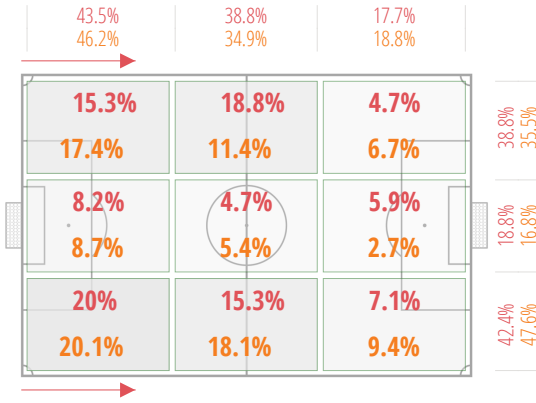

● HOME ● AWAY

● HOME ● AWAY

1 VS 1 DRIBBLING

BEST PLAYERS

E. Hismani (360')	13
F. Kofoed (450')	10
A. Uzan (206')	9
A. Salame (450')	6
C. Emil Kristensen (270')	5

BEST PLAYERS

M. De Claville Bertelsen (450')	51
K. Petersen (450')	20
K. Lehm (435')	17
O. Nielsen (362')	16
T. Larsen (450')	14

ATTACKING DUELS

BEST PLAYERS

F. Kofoed (450')	40
E. Hismani (360')	29
A. Uzan (206')	21
R. Pedersen (253')	17
M. Lyche (267')	15

BEST PLAYERS

M. De Claville Bertelsen (450')	100
T. Larsen (450')	45
R. Thomsen (231')	42
K. Petersen (450')	40
O. Nielsen (362')	40

● HOME ● AWAY

● HOME ● AWAY

DEFENSIVE DUELS

BEST PLAYERS

A. Salame (450')	27
F. Kofoed (450')	20
R. Johansen (215')	17
E. Madsen (268')	16
R. Pedersen (253')	14

BEST PLAYERS

K. Petersen (450')	50
R. Espersen (420')	38
O. Nielsen (362')	32
K. Lehm (435')	31
M. Damsbo (441')	27

AERIAL DUELS

BEST PLAYERS

L. Montano Dahl (360')	15
A. Damgaard (132')	13
A. Scharling Krebs (246')	12
R. Pedersen (253')	10
E. Madsen (268')	8

BEST PLAYERS

M. Damsbo (441')	19
K. Petersen (450')	17
J. Hansen (277')	17
R. Rasmussen (177')	17
M. De Claville Bertelsen (450')	14