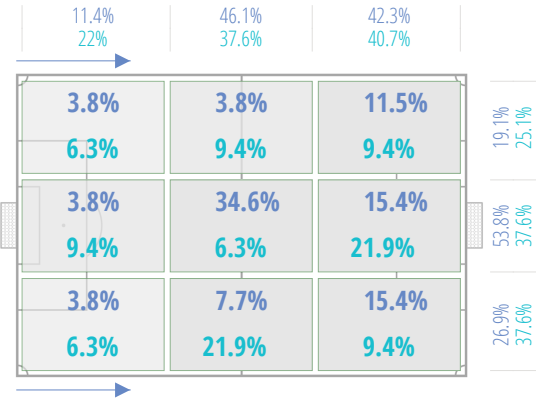

● HOME ● AWAY

● HOME ● AWAY

FOULS COMMITTED

WORST PLAYERS

F. Kofoed (450')	9
R. Pedersen (253')	8
A. Salame (450')	7
A. Uzan (206')	5
E. Madsen (268')	3

WORST PLAYERS

K. Petersen (450')	12
R. Rasmussen (177')	10
M. Damsbo (441')	8
E. Olsen (327')	6
O. Nielsen (362')	4