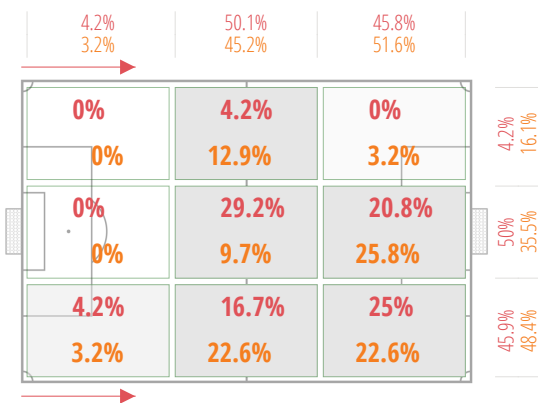

● HOME ● AWAY

● HOME ● AWAY

CROSSES

BEST PLAYERS

A. Salame (450')	15
C. Emil Kristensen (270')	11
E. Hismani (360')	9
F. Kofoed (450')	5
M. Lyche (267')	4

BEST PLAYERS

K. Lehm (435')	16
T. Larsen (450')	12
M. De Claville Bertelsen (450')	11
R. Espersen (420')	10
E. Olsen (327')	8

THROUGH PASSES

BEST PLAYERS

E. Hismani (360')	11
A. Uzan (206')	9
E. Madsen (268')	6
A. Salame (450')	4
F. Kofoed (450')	4

BEST PLAYERS

M. De Claville Bertelsen (450')	8
T. Larsen (450')	5
K. Petersen (450')	2
R. Thomsen (231')	2
K. Lehm (435')	1