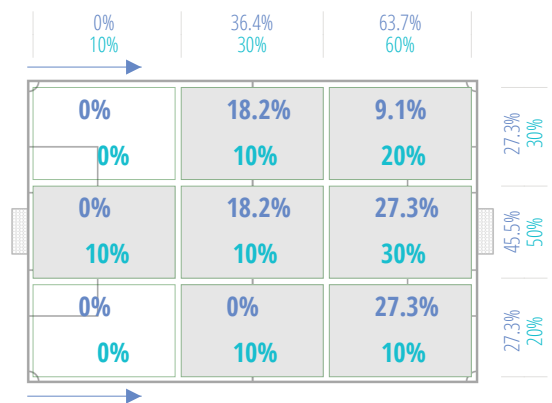

BEST PLAYERS

M. De Claville Bertelsen (450')	8
T. Larsen (450')	5
K. Petersen (450')	2
R. Thomsen (231')	2
K. Lehm (435')	1