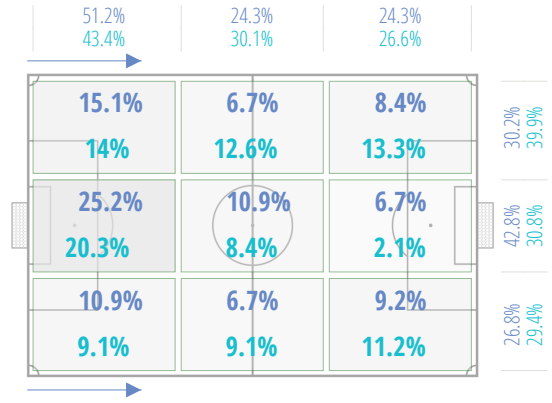

● HOME ● AWAY

● HOME ● AWAY

BALL POSSESSION RECOVERY

BEST PLAYERS

A. Salame (450')	21
L. Montano Dahl (360')	21
F. Kofoed (450')	18
F. Burchardi (360')	16
A. Scharling Krebs (450')	16

WORST PLAYERS

A. Abdullahi (6')	0
J. Tudborg Wander (60')	1
O. Tveskov (24')	1
M. Bilal Khattab (60')	2
S. Nørgaard (207')	5

BEST PLAYERS

M. Damsbo (441')	35
M. De Claville Bertelsen (450')	26
K. Lehm (435')	26
R. Espersen (420')	23
K. Petersen (450')	21

WORST PLAYERS

M. Ellegaard (16')	0
S. Thychoosen (5')	0
A. Kjerstad (55')	1
A. Al-Badri (24')	1
J. Pedersen (23')	1