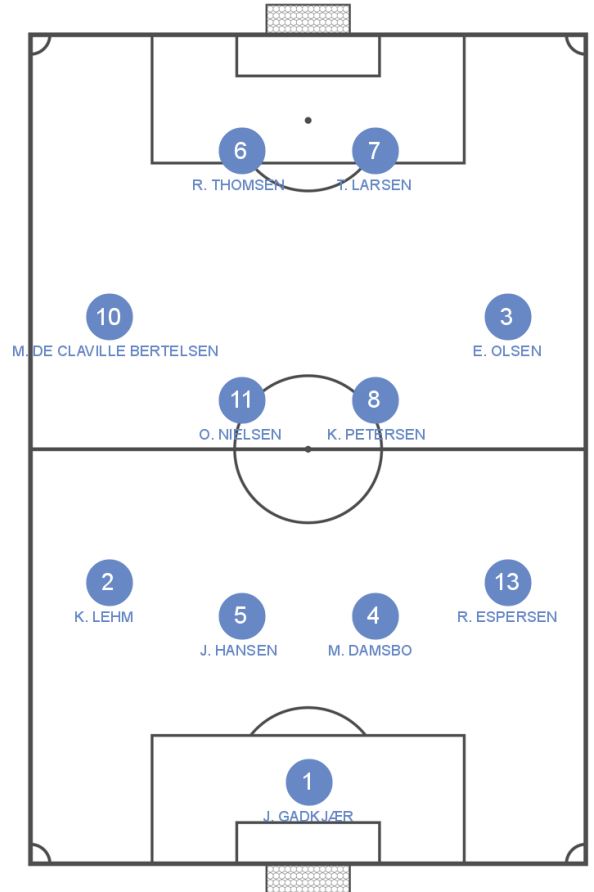

MOST USED SCHEME - AWAY

MOST USED SCHEME
4-4-2
67.12%

USED FROM MATCH START **2 times**
GOALS SCORED **1**
GOALS CONCEDED **1**

4-4-1-1
USED **25.88%**
FROM MATCH START **1 times**
GOALS SCORED **1**
GOALS CONCEDED **2**