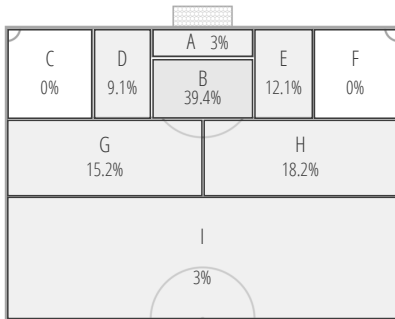

33
SHOTS

8
ON TARGET

7
BLOCKED

2
GOALS